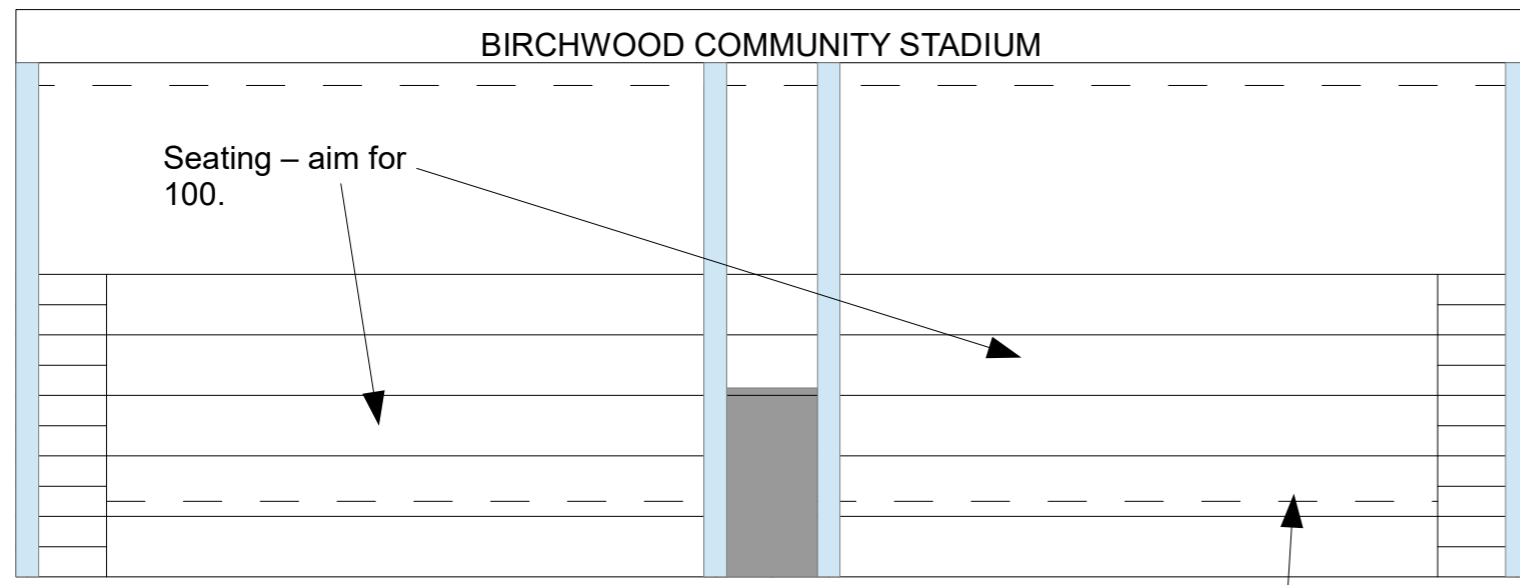

11 10 9 8 7 6 5 4 3 2 1 0

Scales of 1:100. A3 Paper

Tunnel
Barrier
Facing Field of Play

BIRCHWOOD STADIUM
R.H.Griffiths
Apply to HCSFB for funding
from £400,000.00 pot.
For all community services

Rear elevation

For discussion purposes only
Sited close to main building near
centre line of pitch