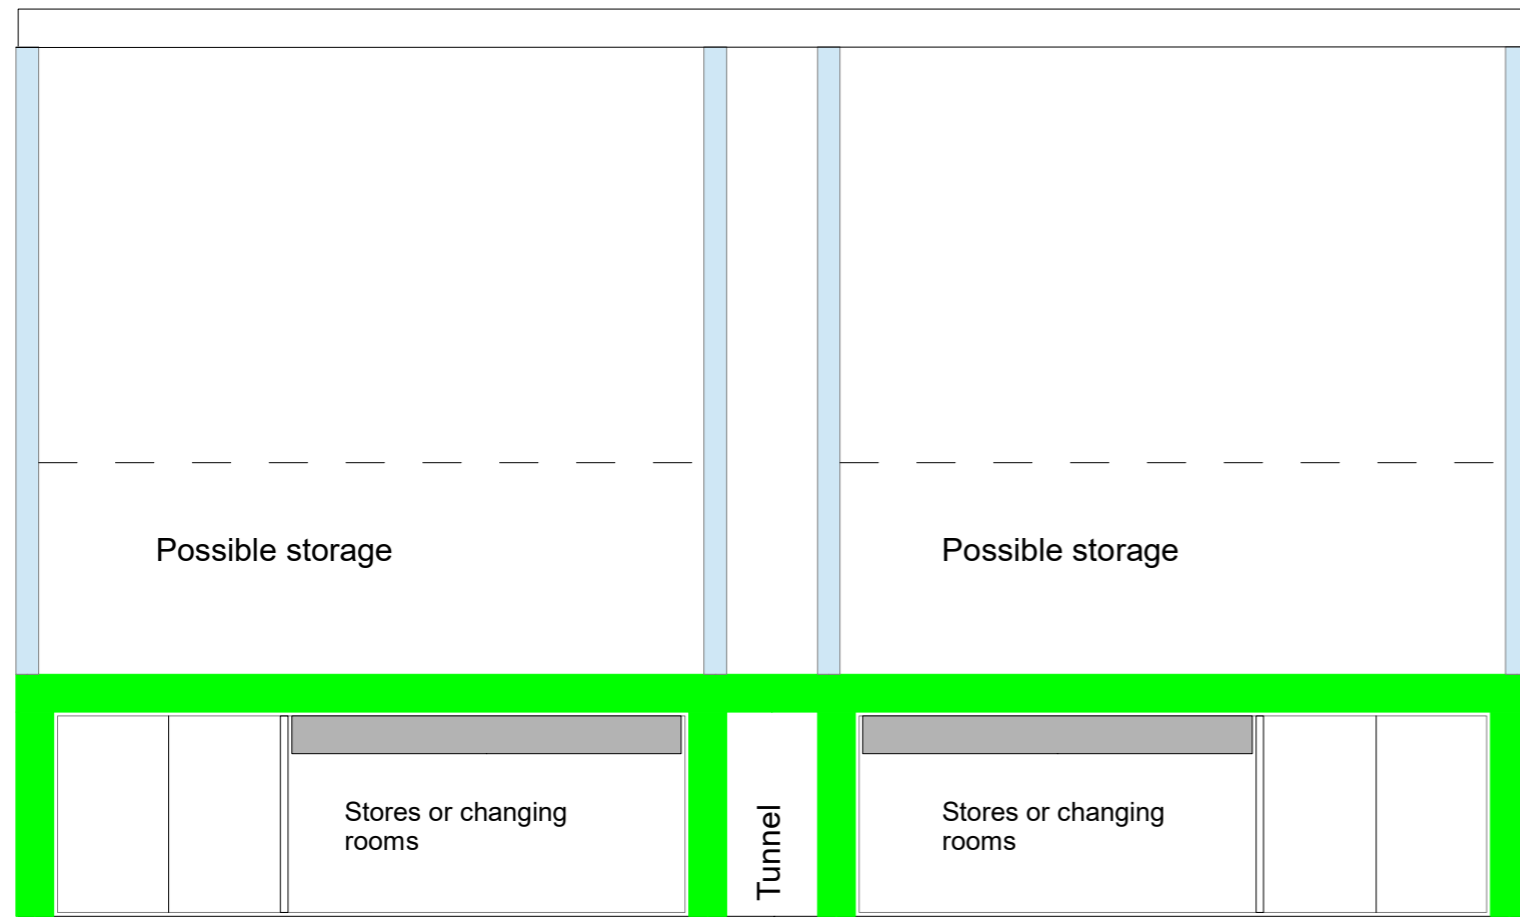

11 10 9 8 7 6 5 4 3 2 1 0

Scales of 1:100. A3 Paper

Tunnel
Barrier
Facing Field of Play

BIRCHWOOD STADIUM
R.H.Griffiths
Apply to HCSFB for funding
from £400,000.00 pot.
For all community services

Rear elevation

For discussion purposes only
Sited close to main building near
centre line of pitch