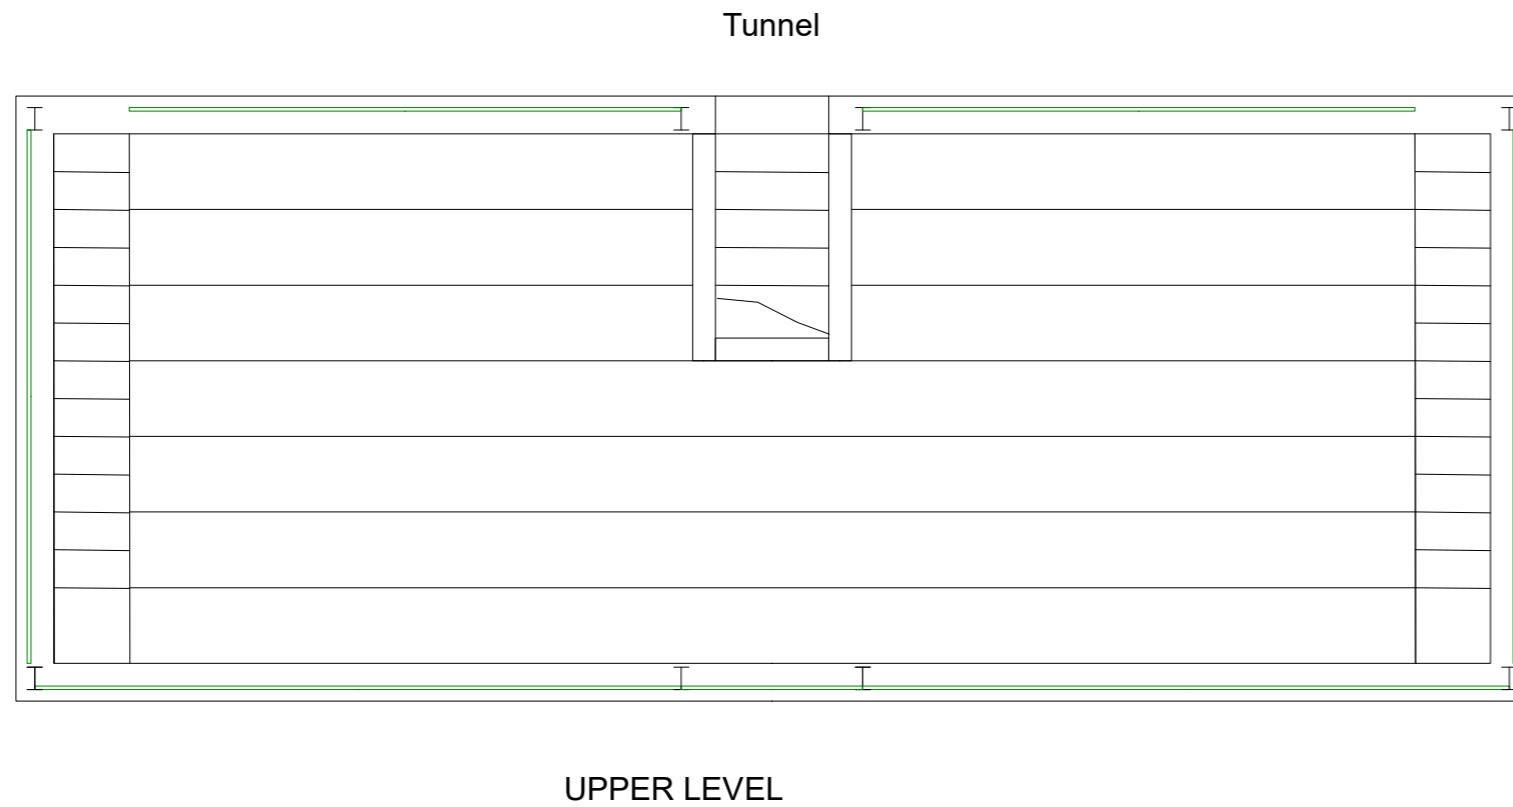

BIRCHWOOD STADIUM

R.H.Griffiths

Scales of 1:100. A3 Paper

FOR DISCUSSION
PURPOSES ONLY

APPLY TO HCSFB FOR
GRANT FROM
£400,000.00 POT